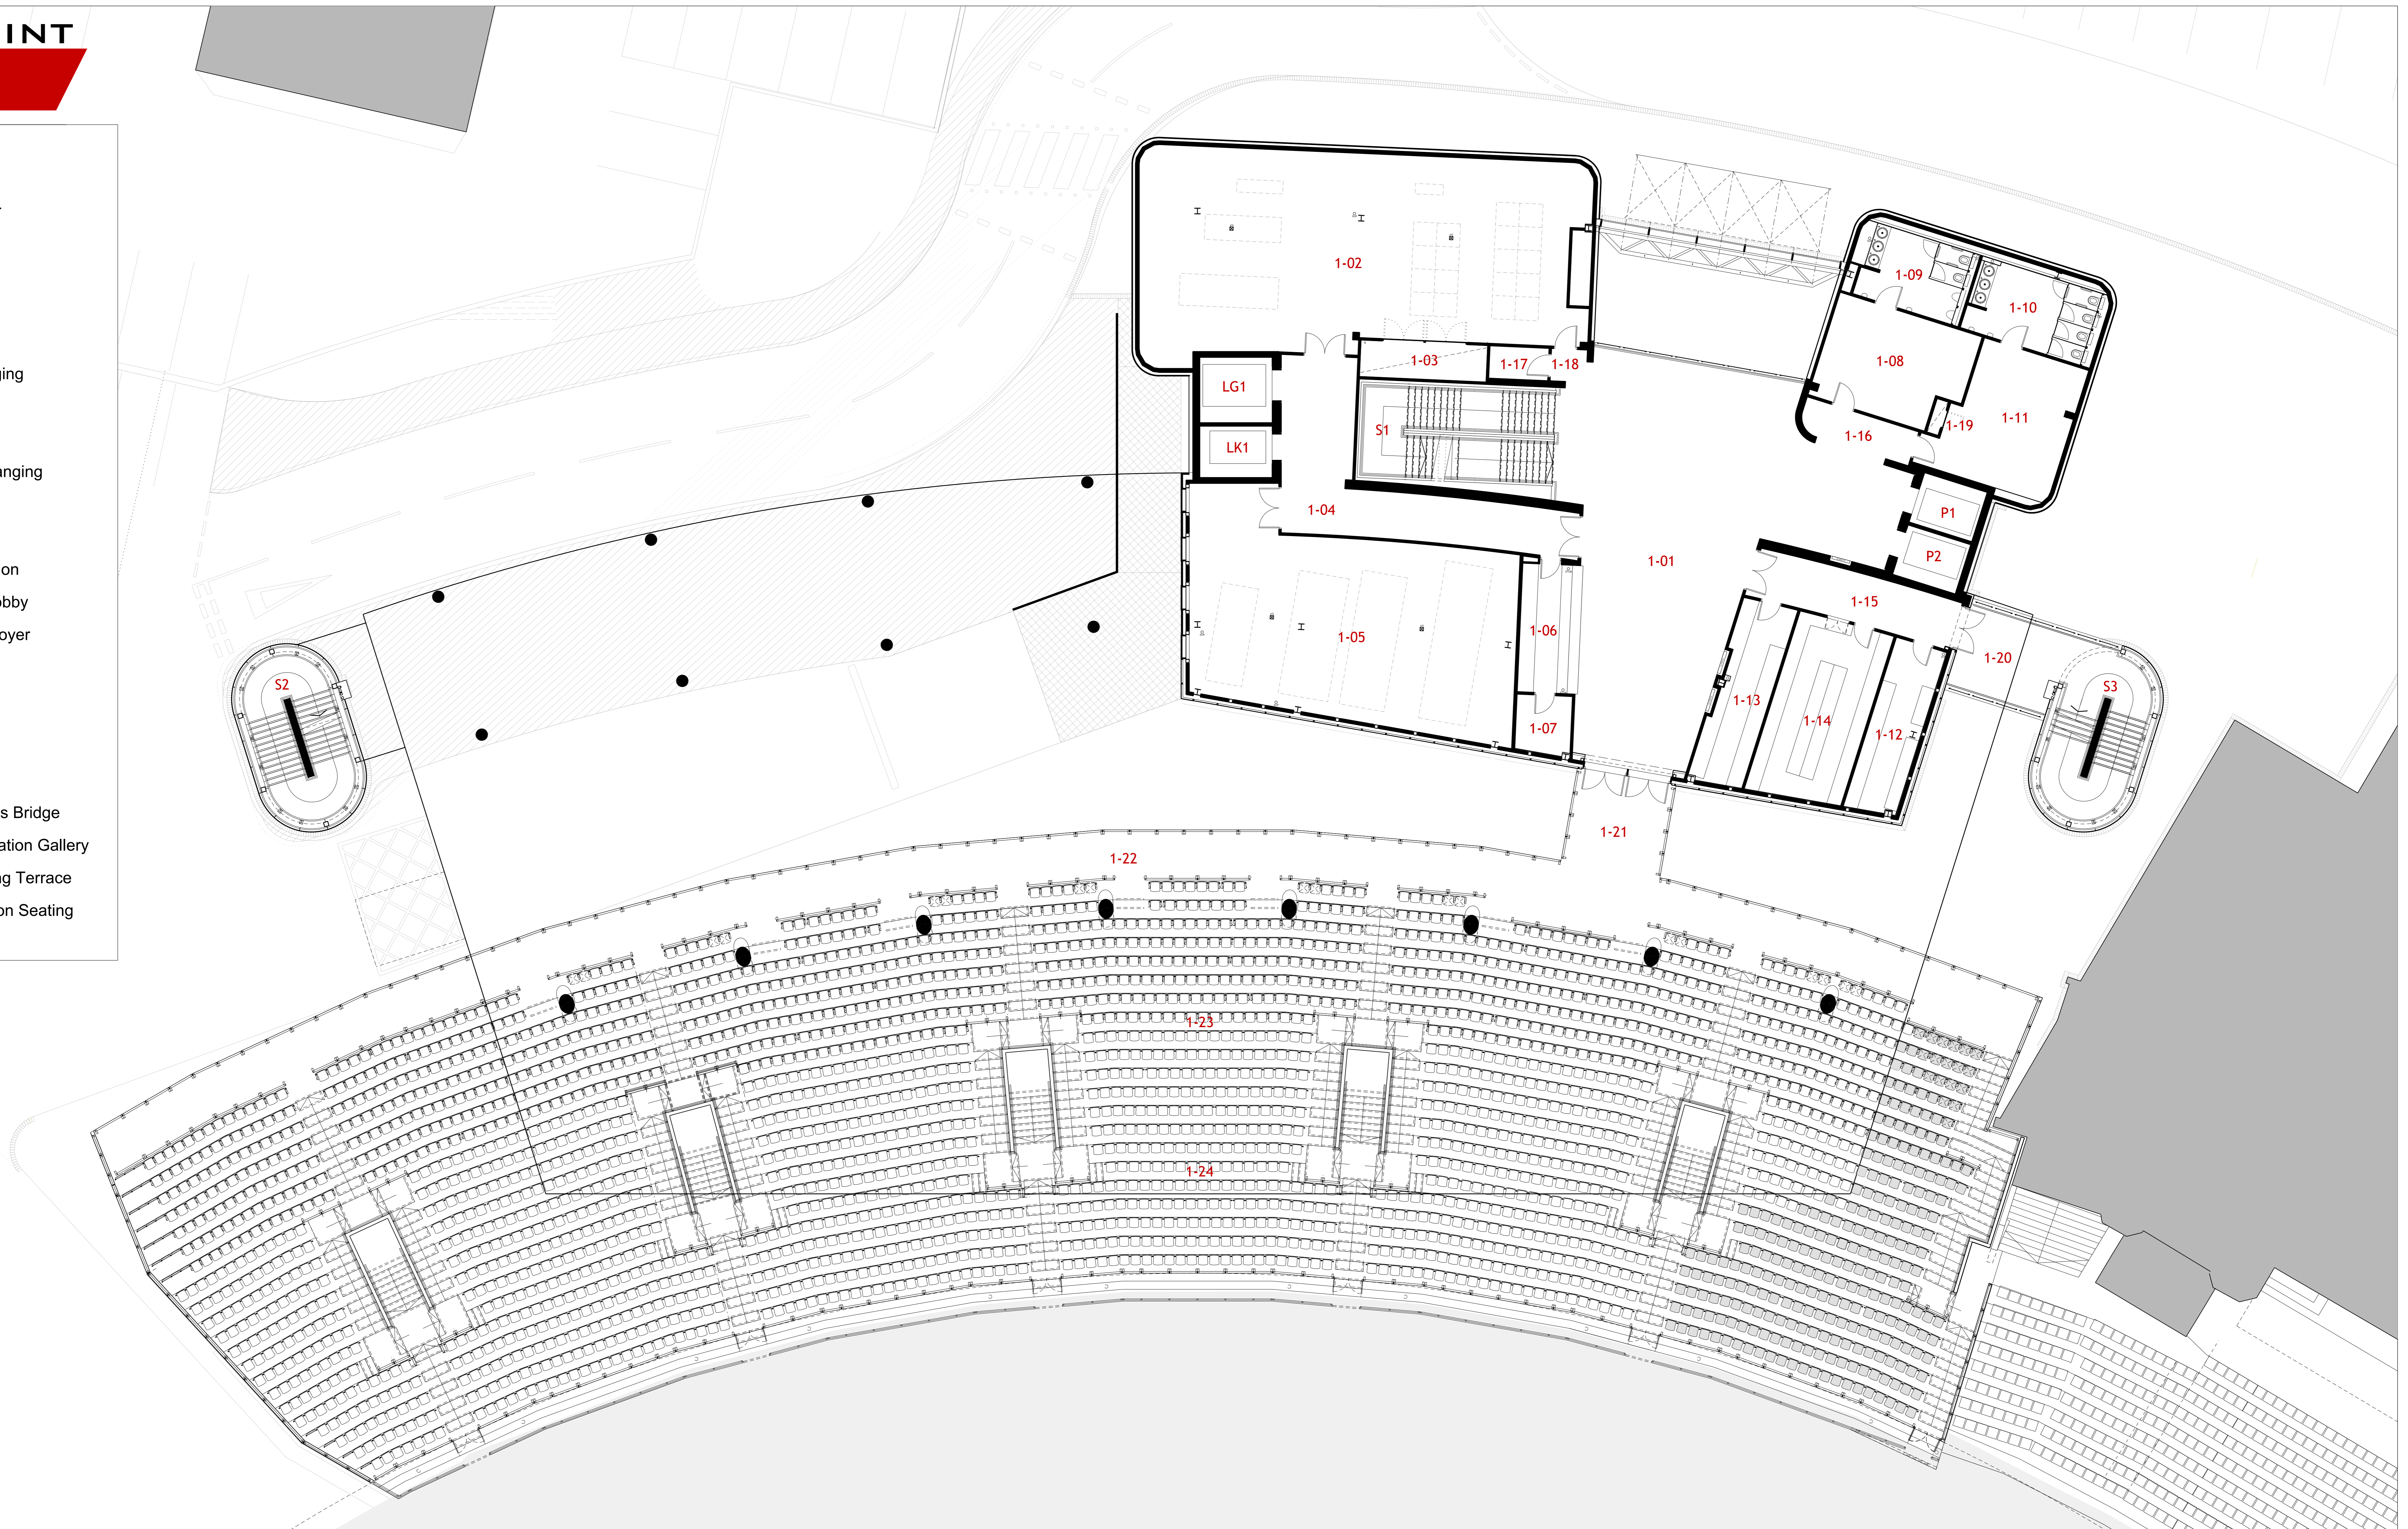

THE POINT

- 1-01 Atrium Bar
- 1-02 Plant Room 1
- 1-03 Mechanical Riser
- 1-04 Service Lobby
- 1-05 Plant Room 2
- 1-06 Bar 6
- 1-07 Bar 6 Store
- 1-08 Male Staff Changing
- 1-09 Male Staff WC
- 1-10 Female Staff WC
- 1-11 Female Staff Changing
- 1-12 Linen Store
- 1-13 Crockery Store
- 1-14 Uniform Distribution
- 1-15 Staff/Entrance Lobby
- 1-16 Staff Changing Foyer
- 1-17 Comm's Room
- 1-18 Lobby
- 1-19 WC Riser
- 1-20 Stair 3 Landing
- 1-21 Hospitality Access Bridge
- 1-22 Hospitality Circulation Gallery
- 1-23 Hospitality Seating Terrace
- 1-24 General Admission Seating Terrace

FIRST FLOOR