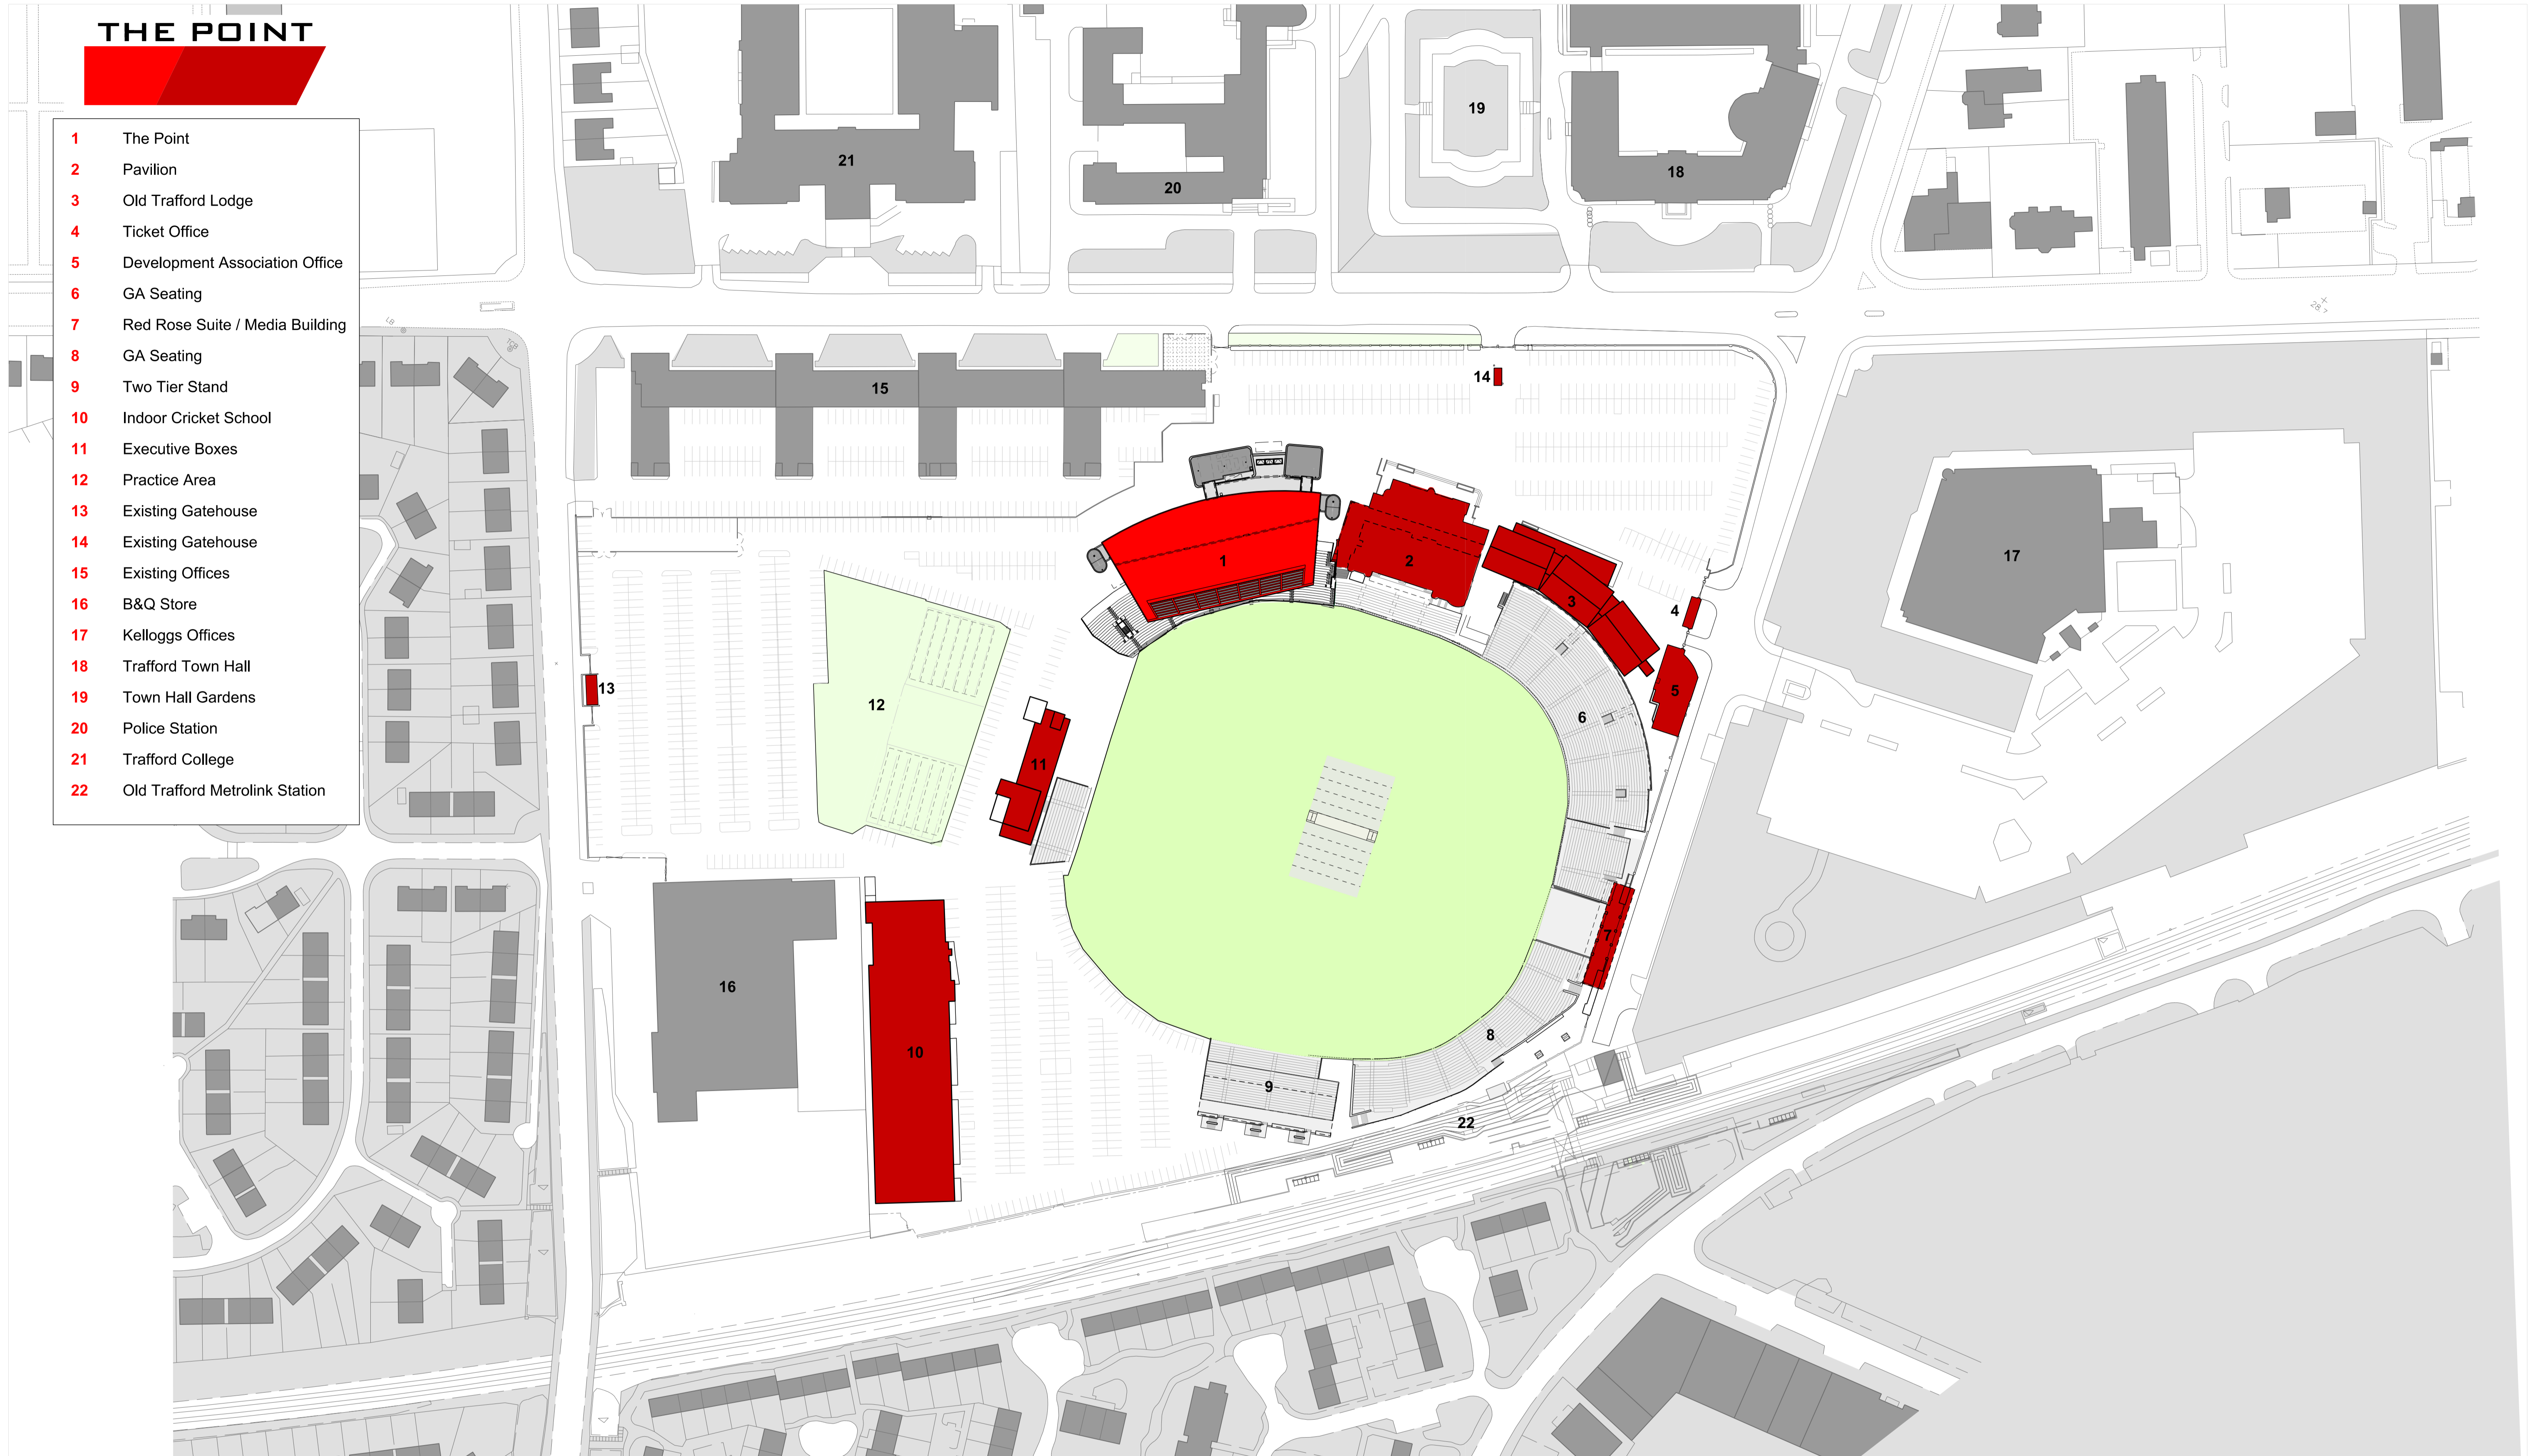

# THE POINT

- 1 The Point
- 2 Pavilion
- 3 Old Trafford Lodge
- 4 Ticket Office
- 5 Development Association Office
- 6 GA Seating
- 7 Red Rose Suite / Media Building
- 8 GA Seating
- 9 Two Tier Stand
- 10 Indoor Cricket School
- 11 Executive Boxes
- 12 Practice Area
- 13 Existing Gatehouse
- 14 Existing Gatehouse
- 15 Existing Offices
- 16 B&Q Store
- 17 Kelloggs Offices
- 18 Trafford Town Hall
- 19 Town Hall Gardens
- 20 Police Station
- 21 Trafford College
- 22 Old Trafford Metrolink Station

1:1000@A1