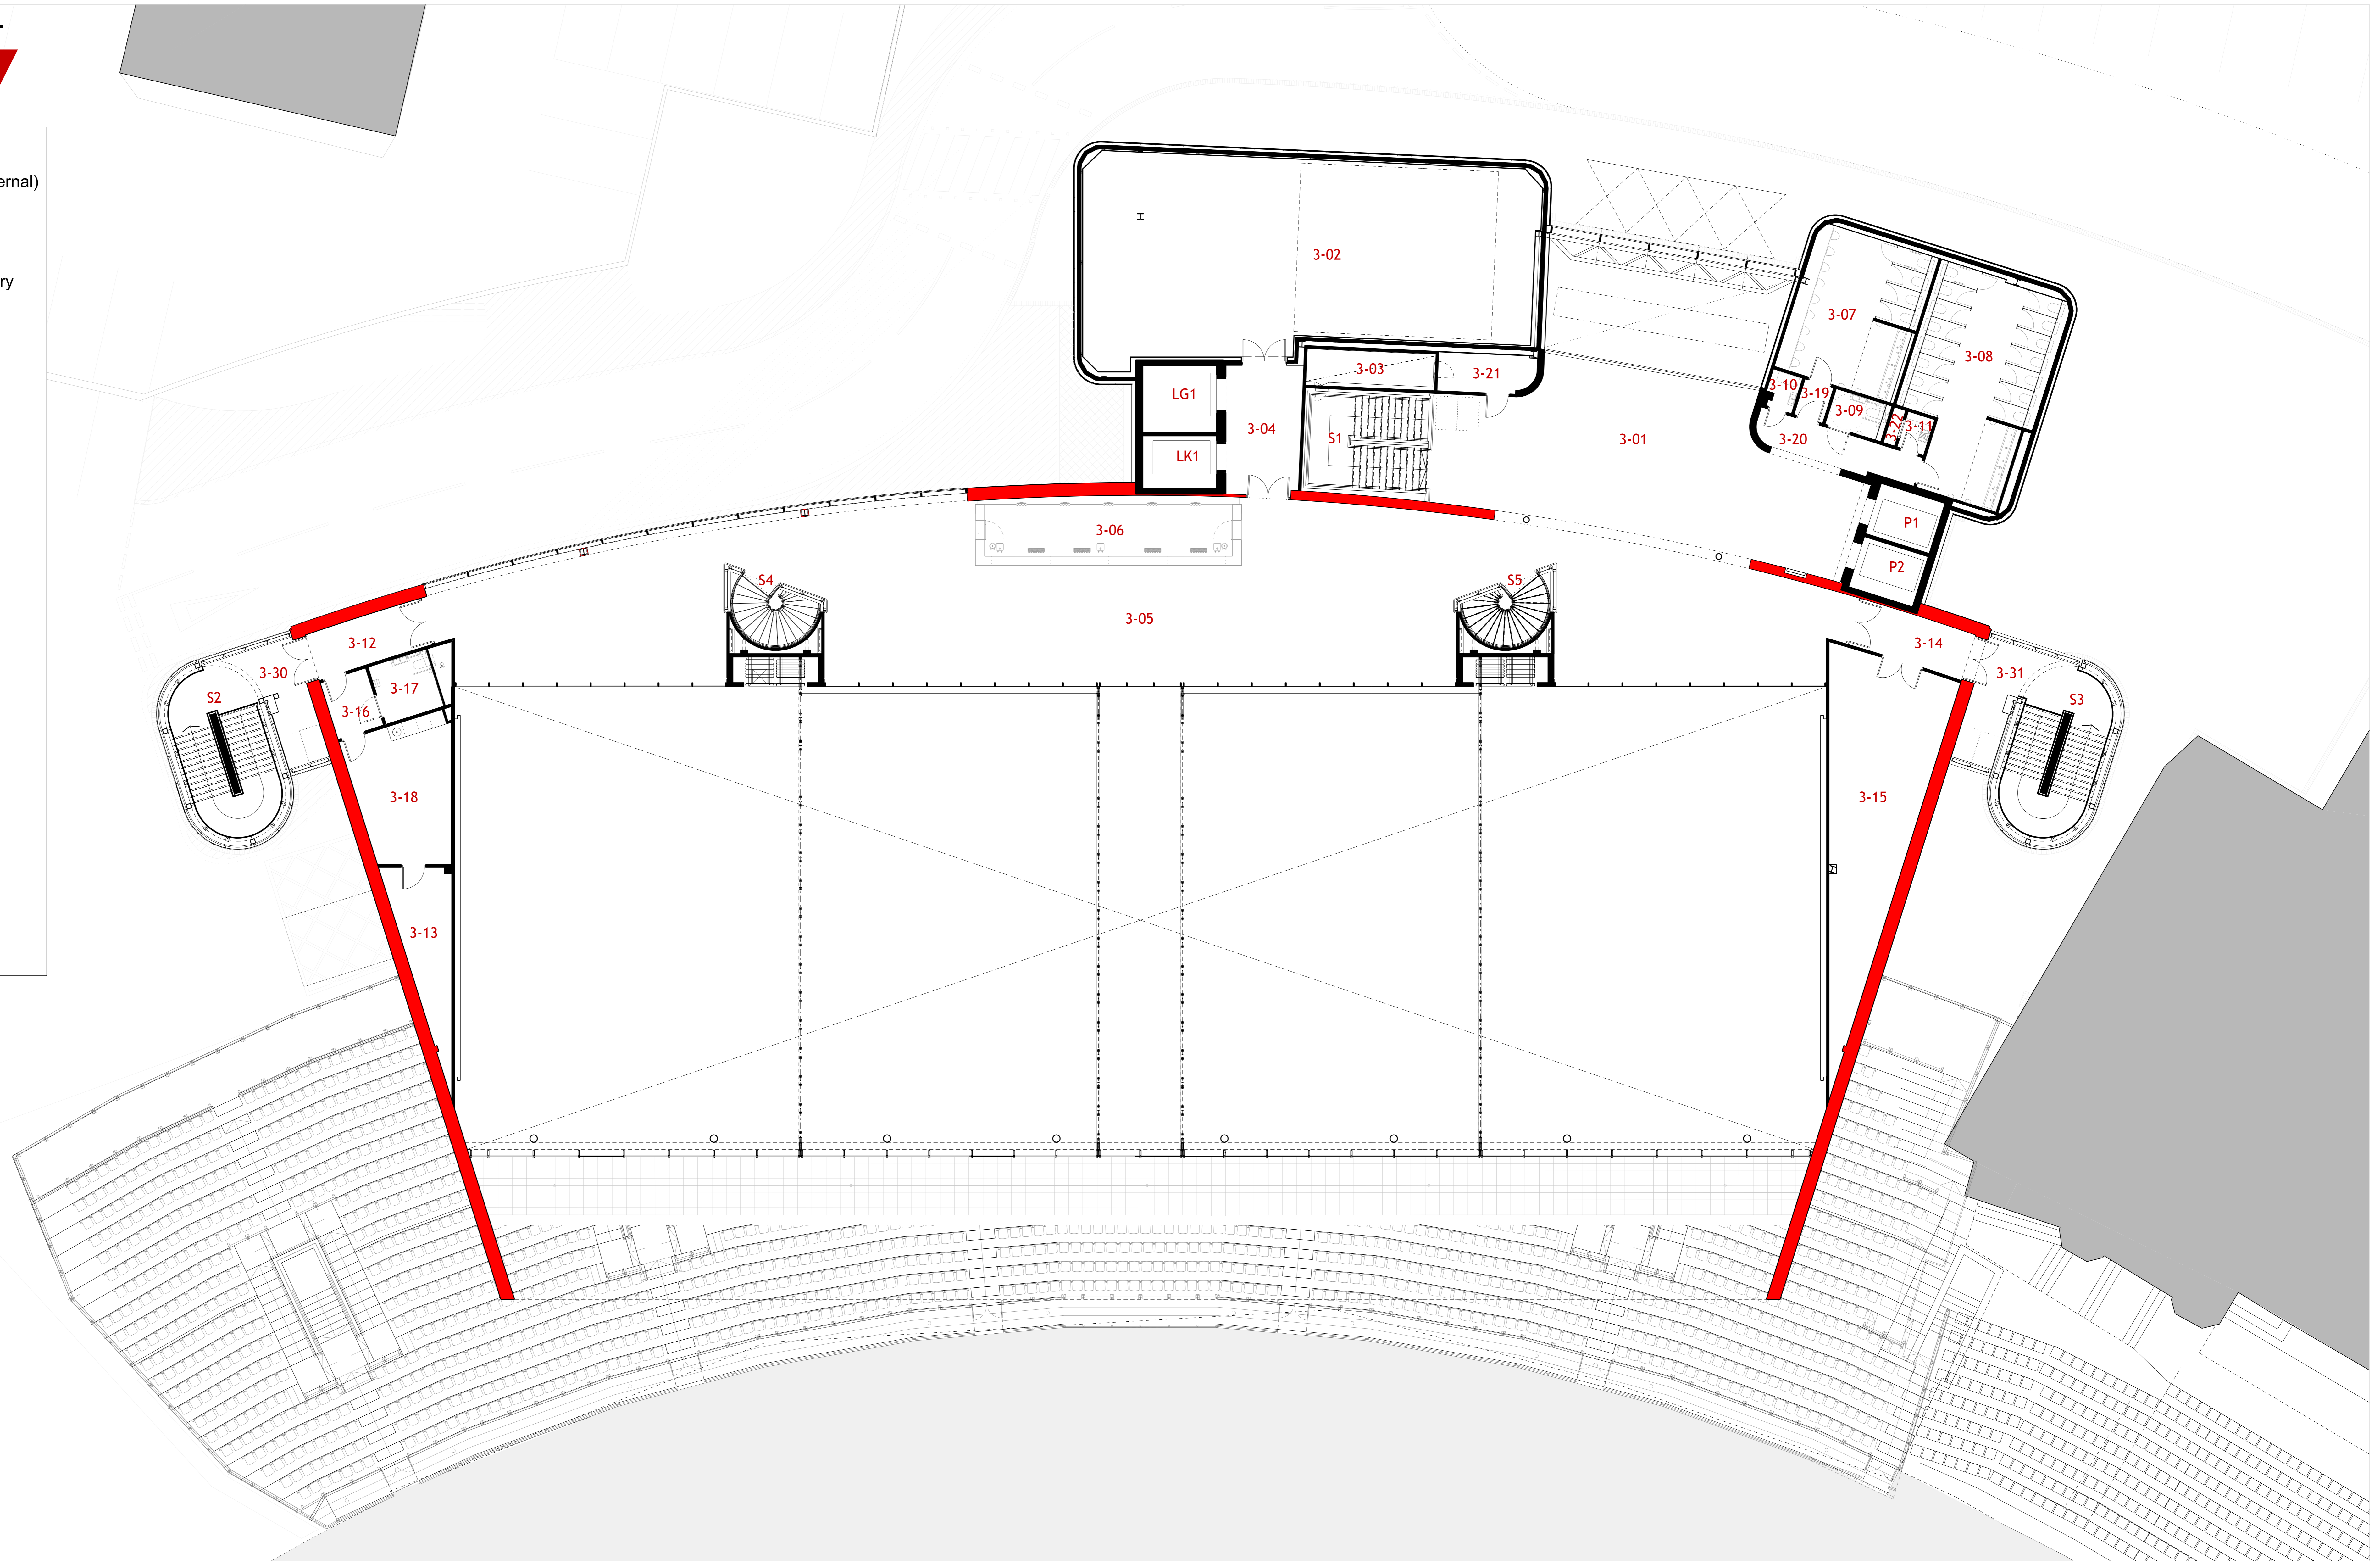

THE POINT

- 3-01 Mezzanine Bar
- 3-02 Roof Plant Compound (external)
- 3-03 Mechanical Riser
- 3-04 Service Lobby
- 3-05 Hospitality Reception Gallery
- 3-06 Bar 5 - Mezzanine Bar
- 3-07 Male WC
- 3-08 Female WC
- 3-09 Disabled WC
- 3-10 Baby Change
- 3-11 Cleaners Store
- 3-12 Stair 2 Lobby
- 3-13 Store (Artists Room)
- 3-14 Stair 3 Lobby
- 3-15 Store
- 3-16 Artist's Room Lobby
- 3-17 Artist's WC
- 3-18 Artist's Changing Room
- 3-19 Male WC Lobby
- 3-20 WC Foyer
- 3-21 Mechanical Riser Access
- 3-22 WC Riser
- 3-30 Stair 2 Landing
- 3-31 Stair 3 Landing

THIRD FLOOR